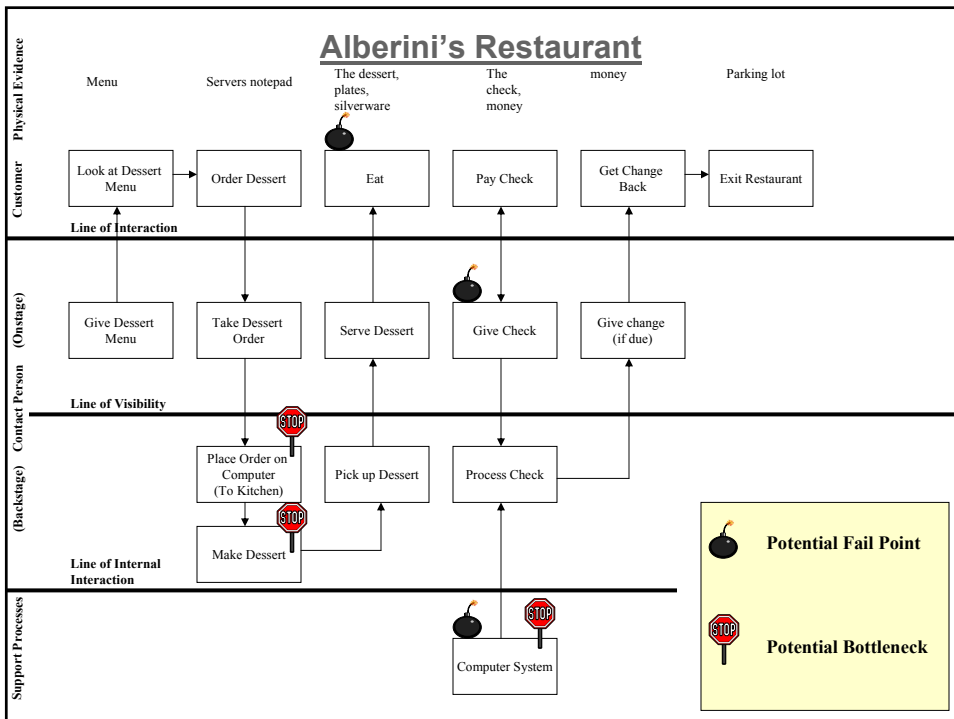

Student Service Blueprint Examples

- [Cleveland Indians](#)
- [Vicente Salon](#)
- [Virtual PCs](#)
- [Insurance](#)
- Flooring
- BGSU Theater Box Office
- Applebee's
- Merry Maids
- Dairy Queen Special Order Cake
- Showplace Cinema
- FirstMerit Bank ATM
- Madhatter Music
- Sam B's
- Forest Creason
- [Panera Bread](#)
- [Alberini's Restaurant](#)

Flooring Installation

Reserving a Ticket at the BGSU Theatre Box Office

Blueprint for Ordering a Personalized DQ Ice Cream Cake

★ Represents Fail points / Bottlenecks

Blueprint for the Cinema

Service Blueprint: Virtual PCs

F = Failpoint
B = Bottleneck

Ross Metcalf