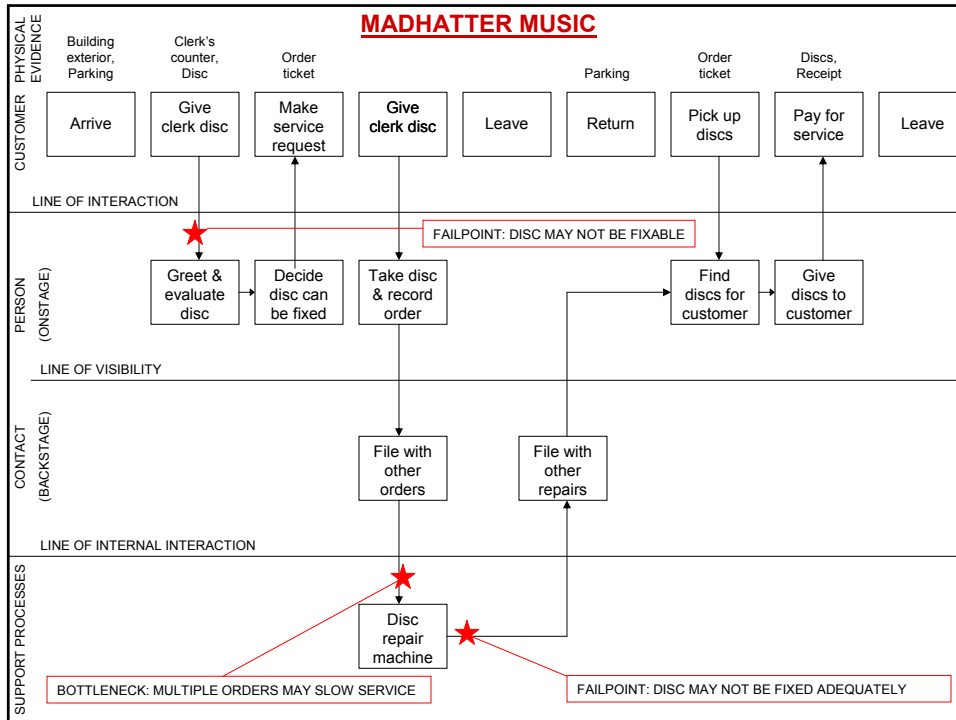

Student Service Blueprint Examples

- [Cleveland Indians](#)
- [Vicente Salon](#)
- [Virtual PCs](#)
- [Insurance](#)
- Flooring
- BGSU Theater Box Office
- Applebee's
- Merry Maids
- Dairy Queen Special Order Cake
- Showplace Cinema
- FirstMerit Bank ATM
- Madhatter Music
- Sam B's
- Forest Creason
- [Panera Bread](#)
- [Alberini's Restaurant](#)

Flooring Installation

Reserving a Ticket at the BGSU Theatre Box Office

Blueprint for Ordering a Personalized DQ Ice Cream Cake

★ Represents Fail points / Bottlenecks

Blueprint for the Cinema

Service Blueprint: Virtual PCs

F = Failpoint
B = Bottleneck

Ross Metcalf