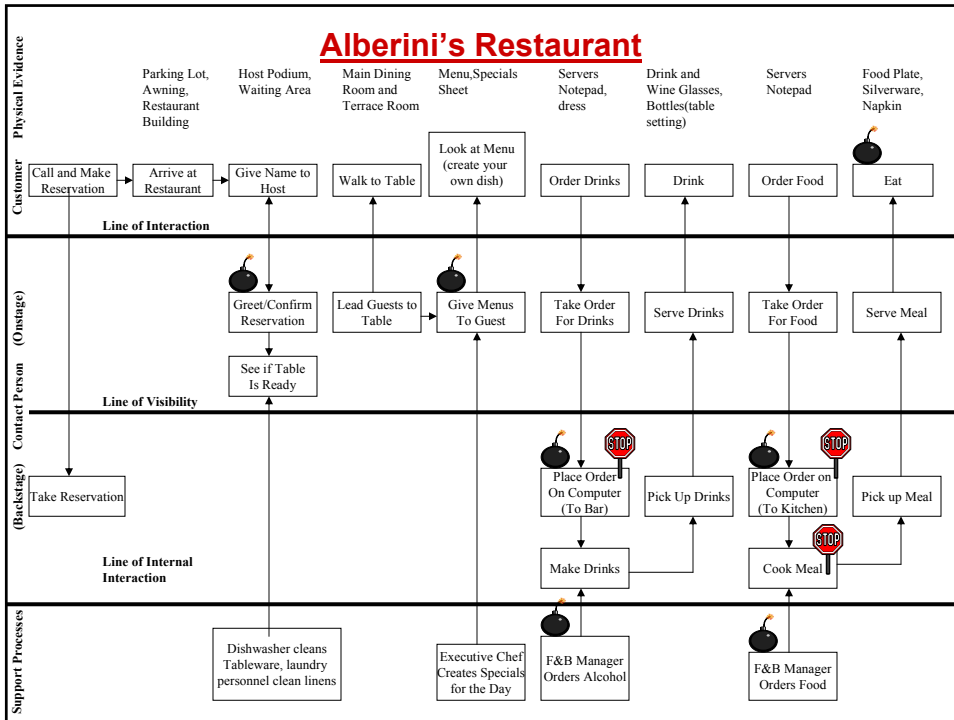

Student Service Blueprint Examples

- [Cleveland Indians](#)
- [Vicente Salon](#)
- [Virtual PCs](#)
- [Insurance](#)
- Flooring
- BGSU Theater Box Office
- Applebee's
- Merry Maids
- Dairy Queen Special Order Cake
- Showplace Cinema
- FirstMerit Bank ATM
- Madhatter Music
- Sam B's
- Forest Creason
- [Panera Bread](#)
- [Alberini's Restaurant](#)

Flooring Installation

Reserving a Ticket at the BGSU Theatre Box Office

Blueprint for Ordering a Personalized DQ Ice Cream Cake

★ Represents Fail points / Bottlenecks

Blueprint for the Cinema

Service Blueprint: Virtual PCs

F = Failpoint
B = Bottleneck

Ross Metcalf