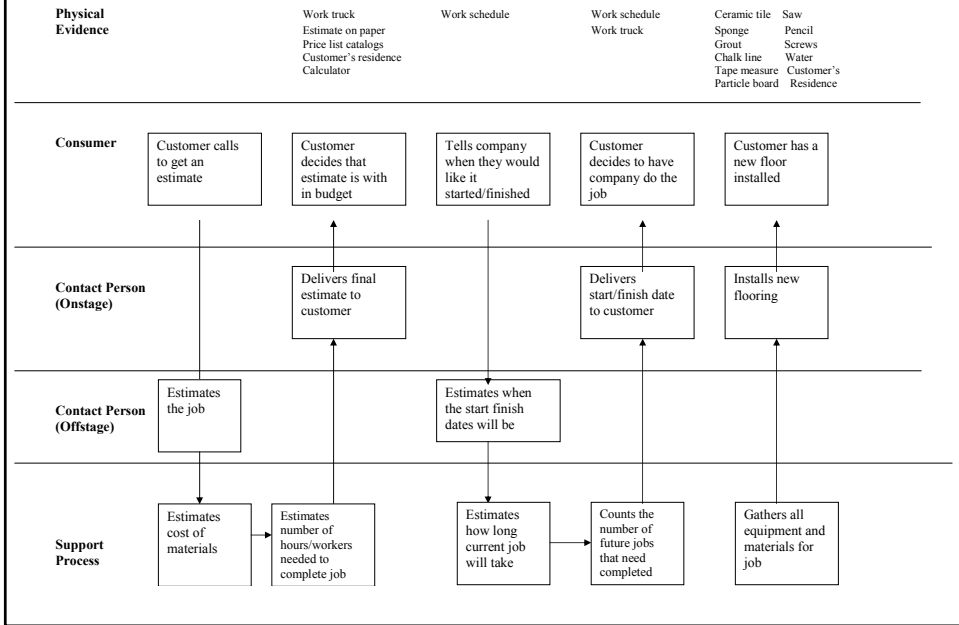

Student Service Blueprint Examples

- [Cleveland Indians](#)
- [Vicente Salon](#)
- [Virtual PCs](#)
- [Insurance](#)
- Flooring
- BGSU Theater Box Office
- Applebee's
- Merry Maids
- Dairy Queen Special Order Cake
- Showplace Cinema
- FirstMerit Bank ATM
- Madhatter Music
- Sam B's
- Forest Creason
- [Panera Bread](#)
- [Alberini's Restaurant](#)

Flooring Installation

Reserving a Ticket at the BGSU Theatre Box Office

Blueprint for Ordering a Personalized DQ Ice Cream Cake

★ Represents Fail points / Bottlenecks

Blueprint for the Cinema

Service Blueprint: Virtual PCs

F = Failpoint
B = Bottleneck

Ross Metcalf