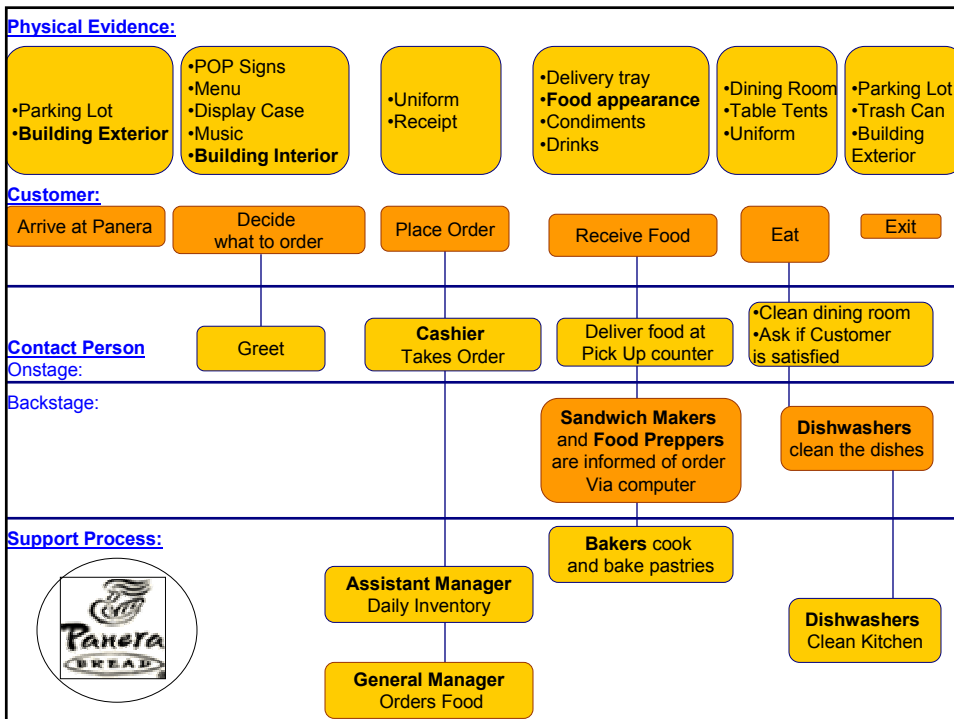

Student Service Blueprint Examples

- [Cleveland Indians](#)
- [Vicente Salon](#)
- [Virtual PCs](#)
- [Insurance](#)
- Flooring
- BGSU Theater Box Office
- Applebee's
- Merry Maids
- Dairy Queen Special Order Cake
- Showplace Cinema
- FirstMerit Bank ATM
- Madhatter Music
- Sam B's
- Forest Creason
- [Panera Bread](#)
- [Alberini's Restaurant](#)

Flooring Installation

Reserving a Ticket at the BGSU Theatre Box Office

Blueprint for Ordering a Personalized DQ Ice Cream Cake

★ Represents Fail points / Bottlenecks

Blueprint for the Cinema

Service Blueprint: Virtual PCs

F = Failpoint
B = Bottleneck

Ross Metcalf