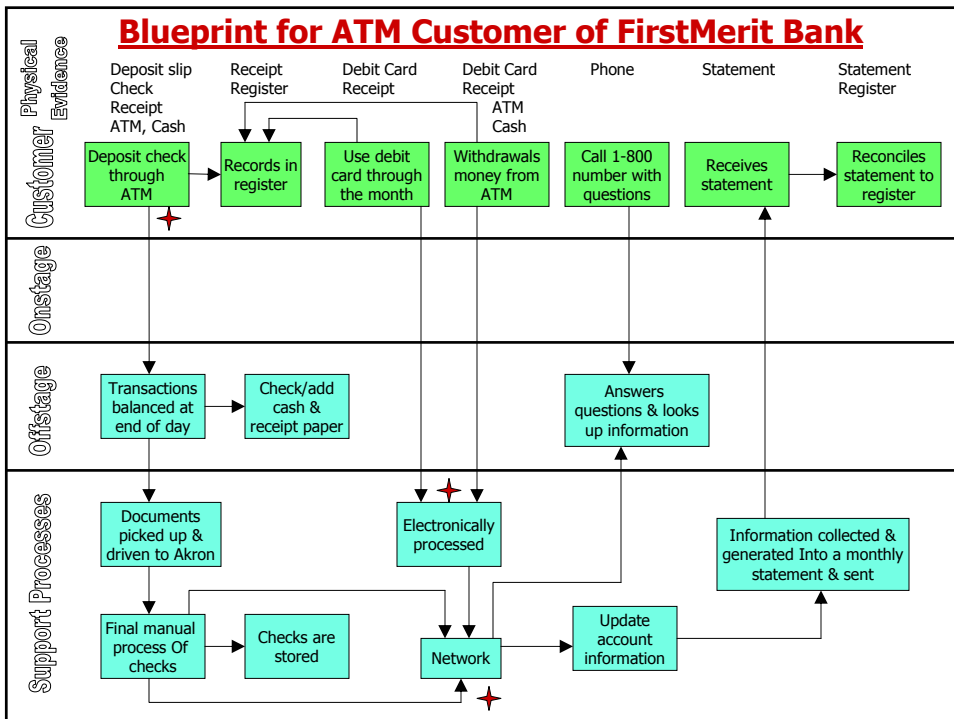

Flooring Installation

Reserving a Ticket at the BGSU Theatre Box Office

Blueprint for Ordering a Personalized DQ Ice Cream Cake

★ Represents Fail points / Bottlenecks

Blueprint for the Cinema

Service Blueprint: Virtual PCs

F = Failpoint
B = Bottleneck

Ross Metcalf