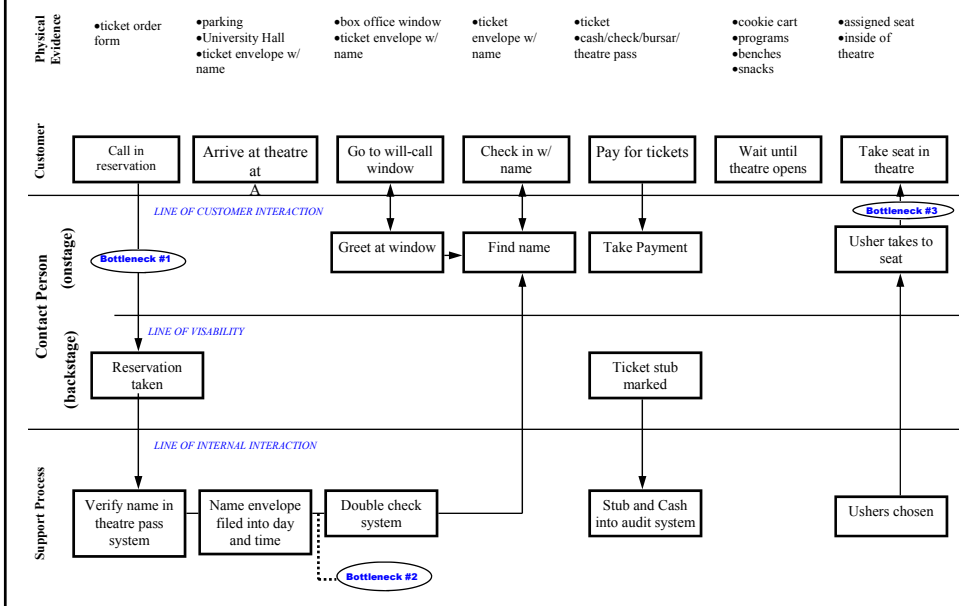

Student Service Blueprint Examples

- [Cleveland Indians](#)
- [Vicente Salon](#)
- [Virtual PCs](#)
- [Insurance](#)
- Flooring
- BGSU Theater Box Office
- Applebee's
- Merry Maids
- Dairy Queen Special Order Cake
- Showplace Cinema
- FirstMerit Bank ATM
- Madhatter Music
- Sam B's
- Forest Creason
- [Panera Bread](#)
- [Alberini's Restaurant](#)

Flooring Installation

Reserving a Ticket at the BGSU Theatre Box Office

Blueprint for Ordering a Personalized DQ Ice Cream Cake

★ Represents Fail points / Bottlenecks

Blueprint for the Cinema

Service Blueprint: Virtual PCs

F = Failpoint
B = Bottleneck

Ross Metcalf