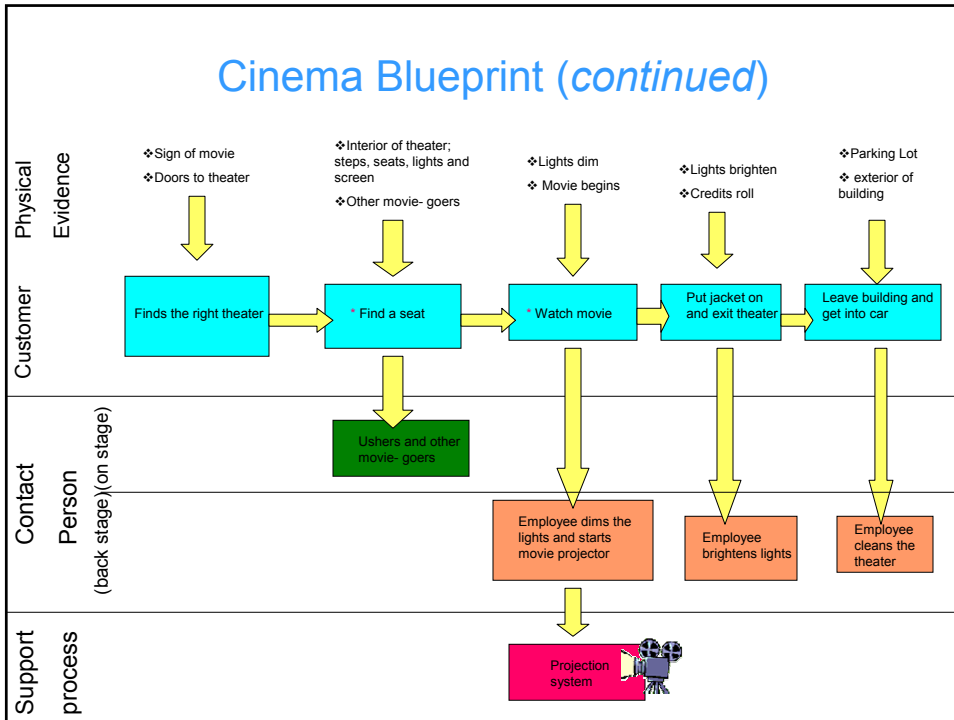

Flooring Installation

Reserving a Ticket at the BGSU Theatre Box Office

Blueprint for Ordering a Personalized DQ Ice Cream Cake

★ Represents Fail points / Bottlenecks

Blueprint for the Cinema

Service Blueprint: Virtual PCs

F = Failpoint
B = Bottleneck

Ross Metcalf