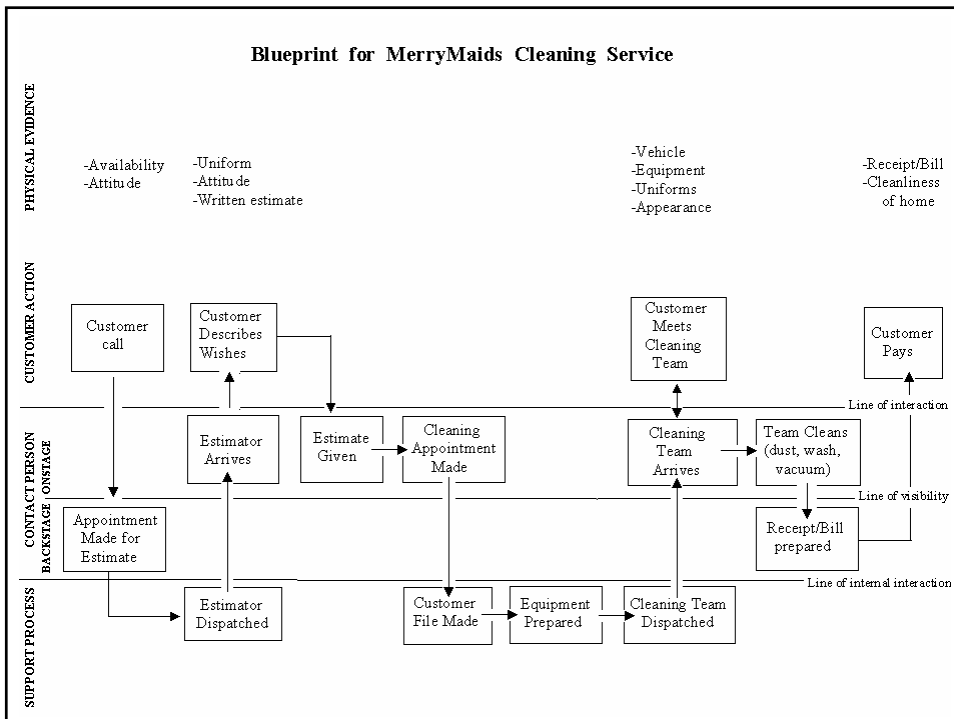

Student Service Blueprint Examples

- [Cleveland Indians](#)
- [Vicente Salon](#)
- [Virtual PCs](#)
- [Insurance](#)
- Flooring
- BGSU Theater Box Office
- Applebee's
- Merry Maids
- Dairy Queen Special Order Cake
- Showplace Cinema
- FirstMerit Bank ATM
- Madhatter Music
- Sam B's
- Forest Creason
- [Panera Bread](#)
- [Alberini's Restaurant](#)

Flooring Installation

Reserving a Ticket at the BGSU Theatre Box Office

Blueprint for Ordering a Personalized DQ Ice Cream Cake

★ Represents Fail points / Bottlenecks

Blueprint for the Cinema

Service Blueprint: Virtual PCs

F = Failpoint
B = Bottleneck

Ross Metcalf