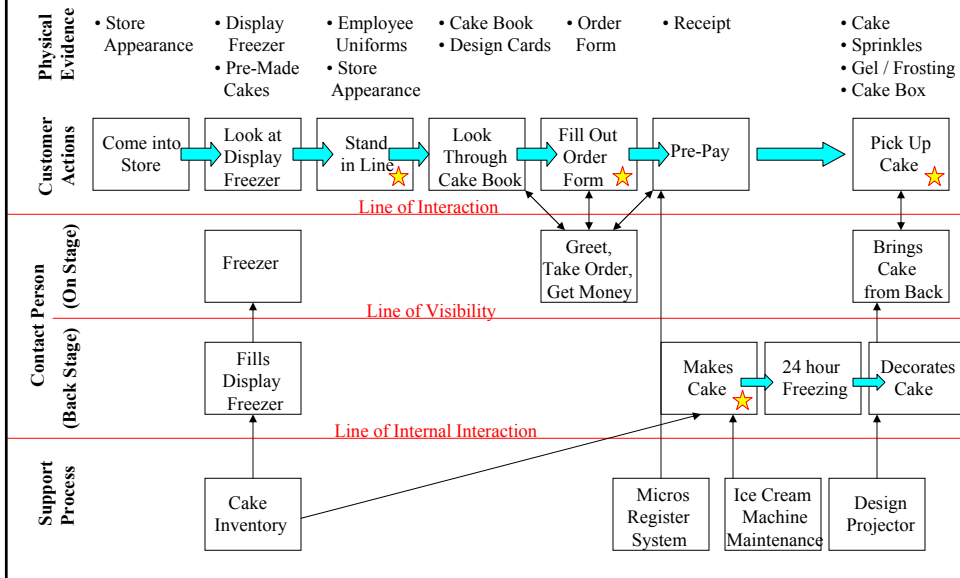

Flooring Installation

Reserving a Ticket at the BGSU Theatre Box Office

Blueprint for Ordering a Personalized DQ Ice Cream Cake

★ Represents Fail points / Bottlenecks

Blueprint for the Cinema

Service Blueprint: Virtual PCs

F = Failpoint
B = Bottleneck

Ross Metcalf