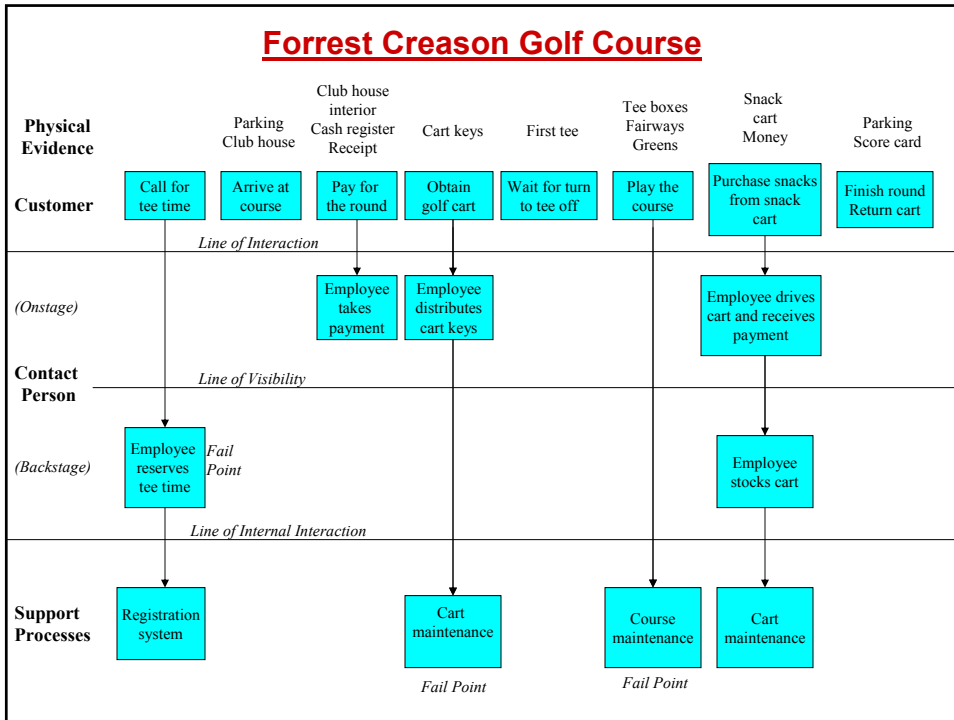

Student Service Blueprint Examples

- [Cleveland Indians](#)
- [Vicente Salon](#)
- [Virtual PCs](#)
- [Insurance](#)
- Flooring
- BGSU Theater Box Office
- Applebee's
- Merry Maids
- Dairy Queen Special Order Cake
- Showplace Cinema
- FirstMerit Bank ATM
- Madhatter Music
- Sam B's
- Forest Creason
- [Panera Bread](#)
- [Alberini's Restaurant](#)

Flooring Installation

Reserving a Ticket at the BGSU Theatre Box Office

Blueprint for Ordering a Personalized DQ Ice Cream Cake

★ Represents Fail points / Bottlenecks

Blueprint for the Cinema

Service Blueprint: Virtual PCs

F = Failpoint
B = Bottleneck

Ross Metcalf