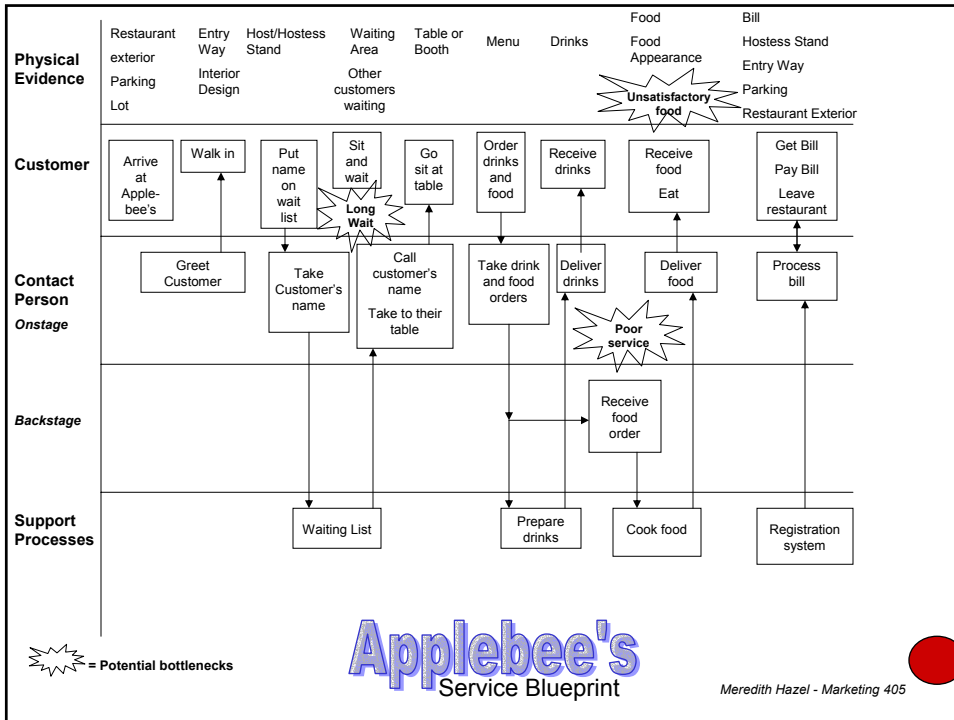

Student Service Blueprint Examples

- [Cleveland Indians](#)
- [Vicente Salon](#)
- [Virtual PCs](#)
- [Insurance](#)
- Flooring
- BGSU Theater Box Office
- Applebee's
- Merry Maids
- Dairy Queen Special Order Cake
- Showplace Cinema
- FirstMerit Bank ATM
- Madhatter Music
- Sam B's
- Forest Creason
- [Panera Bread](#)
- [Alberini's Restaurant](#)

Flooring Installation

Reserving a Ticket at the BGSU Theatre Box Office

Blueprint for Ordering a Personalized DQ Ice Cream Cake

★ Represents Fail points / Bottlenecks

Blueprint for the Cinema

Service Blueprint: Virtual PCs

F = Failpoint
B = Bottleneck

Ross Metcalf