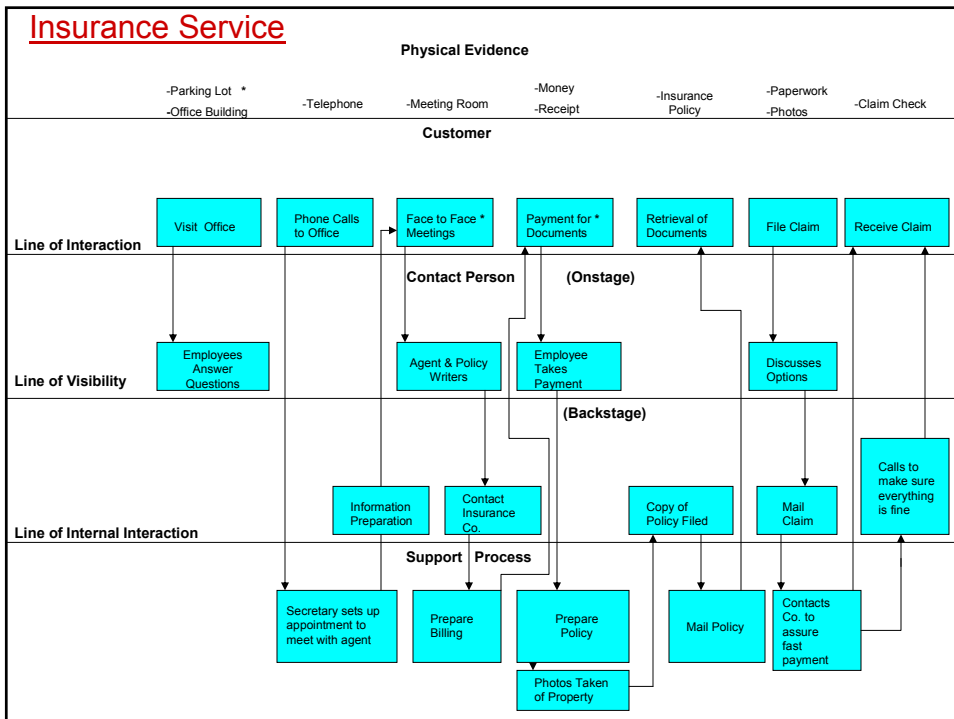

Student Service Blueprint Examples

- [Cleveland Indians](#)
- [Vicente Salon](#)
- [Virtual PCs](#)
- [Insurance](#)
- Flooring
- BGSU Theater Box Office
- Applebee's
- Merry Maids
- Dairy Queen Special Order Cake
- Showplace Cinema
- FirstMerit Bank ATM
- Madhatter Music
- Sam B's
- Forest Creason
- [Panera Bread](#)
- [Alberini's Restaurant](#)

Flooring Installation

Reserving a Ticket at the BGSU Theatre Box Office

Blueprint for Ordering a Personalized DQ Ice Cream Cake

★ Represents Fail points / Bottlenecks

Blueprint for the Cinema

Service Blueprint: Virtual PCs

F = Failpoint
B = Bottleneck

Ross Metcalf