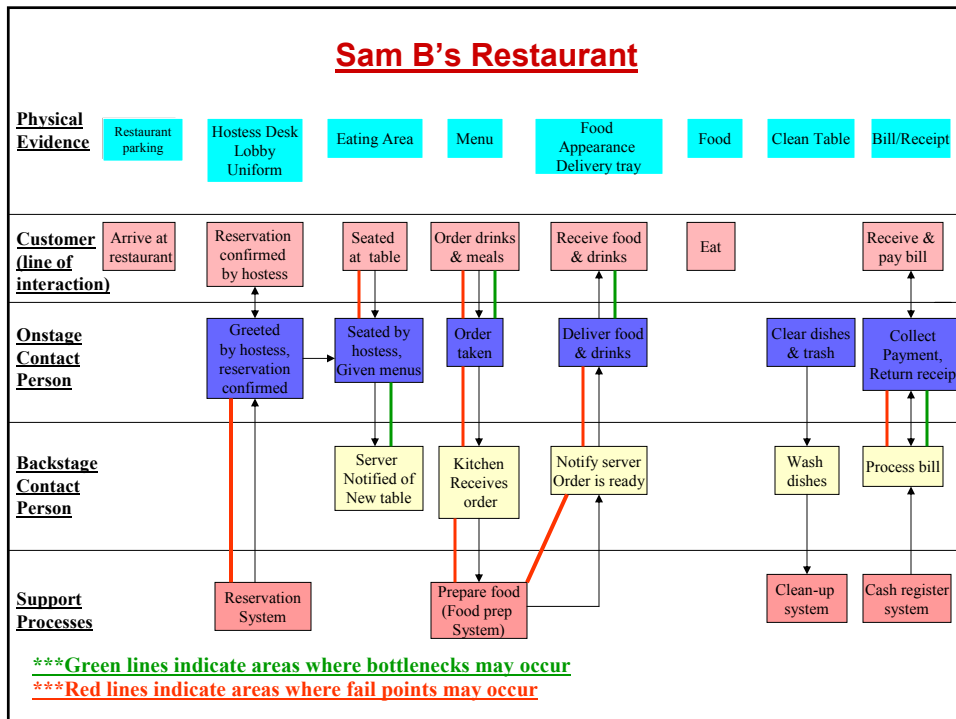

Student Service Blueprint Examples

- [Cleveland Indians](#)
- [Vicente Salon](#)
- [Virtual PCs](#)
- [Insurance](#)
- Flooring
- BGSU Theater Box Office
- Applebee's
- Merry Maids
- Dairy Queen Special Order Cake
- Showplace Cinema
- FirstMerit Bank ATM
- Madhatter Music
- Sam B's
- Forest Creason
- [Panera Bread](#)
- [Alberini's Restaurant](#)

Flooring Installation

Reserving a Ticket at the BGSU Theatre Box Office

Blueprint for Ordering a Personalized DQ Ice Cream Cake

★ Represents Fail points / Bottlenecks

Blueprint for the Cinema

Service Blueprint: Virtual PCs

F = Failpoint
B = Bottleneck

Ross Metcalf