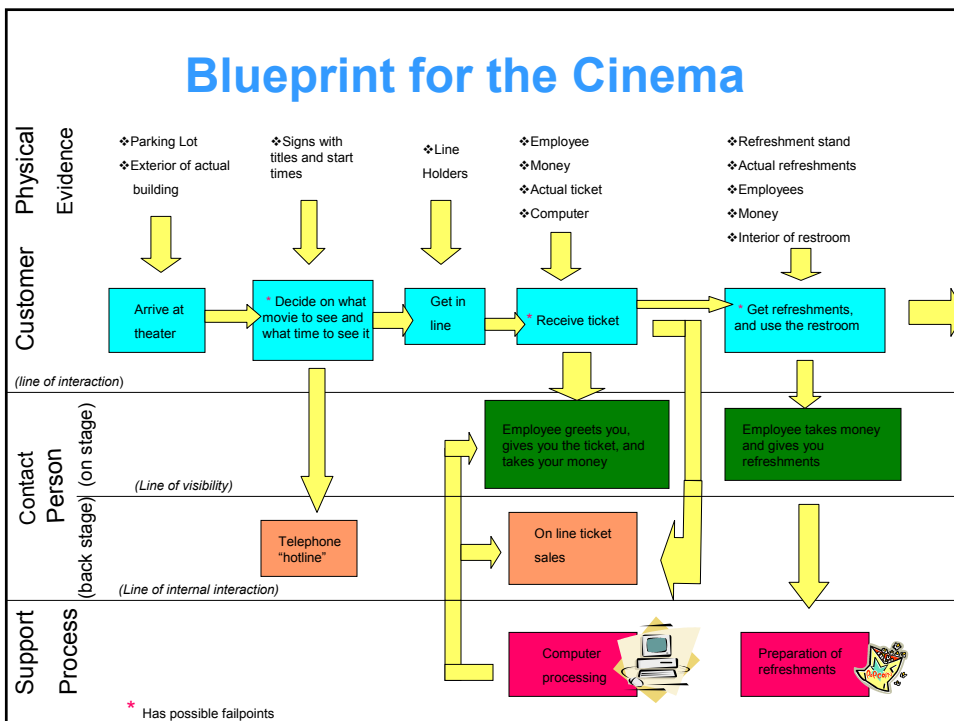

Student Service Blueprint Examples

- [Cleveland Indians](#)
- [Vicente Salon](#)
- [Virtual PCs](#)
- [Insurance](#)
- Flooring
- BGSU Theater Box Office
- Applebee's
- Merry Maids
- Dairy Queen Special Order Cake
- Showplace Cinema
- FirstMerit Bank ATM
- Madhatter Music
- Sam B's
- Forest Creason
- [Panera Bread](#)
- [Alberini's Restaurant](#)

Flooring Installation

Reserving a Ticket at the BGSU Theatre Box Office

Blueprint for Ordering a Personalized DQ Ice Cream Cake

★ Represents Fail points / Bottlenecks

Blueprint for the Cinema

Service Blueprint: Virtual PCs

F = Failpoint
B = Bottleneck

Ross Metcalf